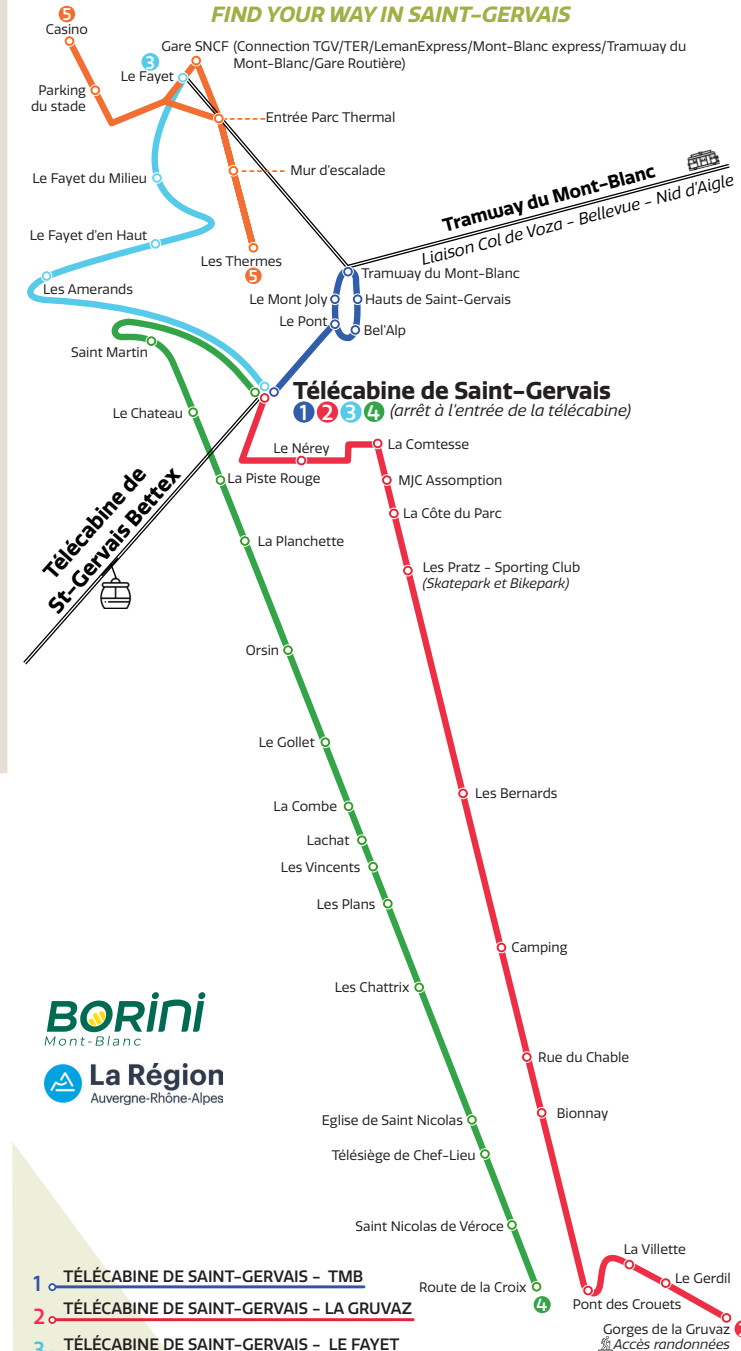

ORIENTEZ-VOUS

À SAINT-GERVAIS
FIND YOUR WAY IN SAINT-GERVAIS

BORINI
Mont-Blanc

La Région
Auvergne-Rhône-Alpes